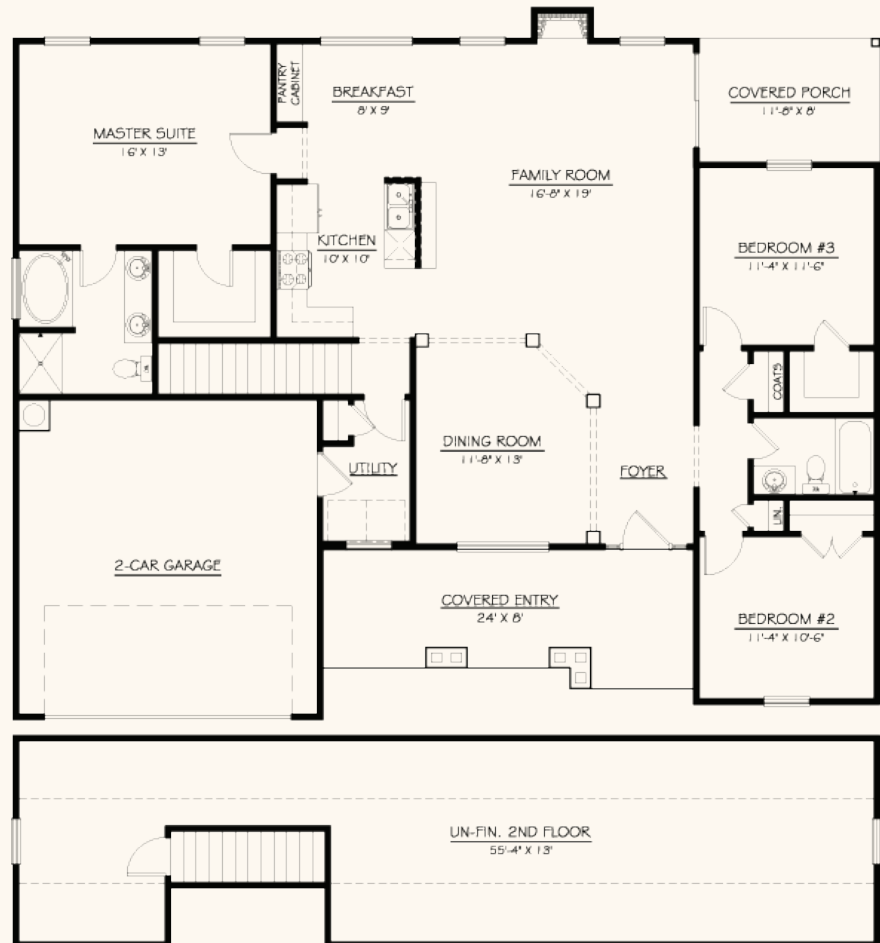

THE HELTON

RETHINK HOME.

LIVING SPACE

1685 SQFT

UNFINISHED 2ND FLOOR
+640 SQFT

ROSEWOOD
COMMUNITIES

JOY Real Estate

LAURA SIMMONS
(864) 630-7253
lauras@joyrealestate.com

Information deemed reliable but not guaranteed. Dimensions, square footages & scaling are approximate.

www.rosewoodcommunities.com

NORTHWEST
TIMBERCRAFT
SERIES