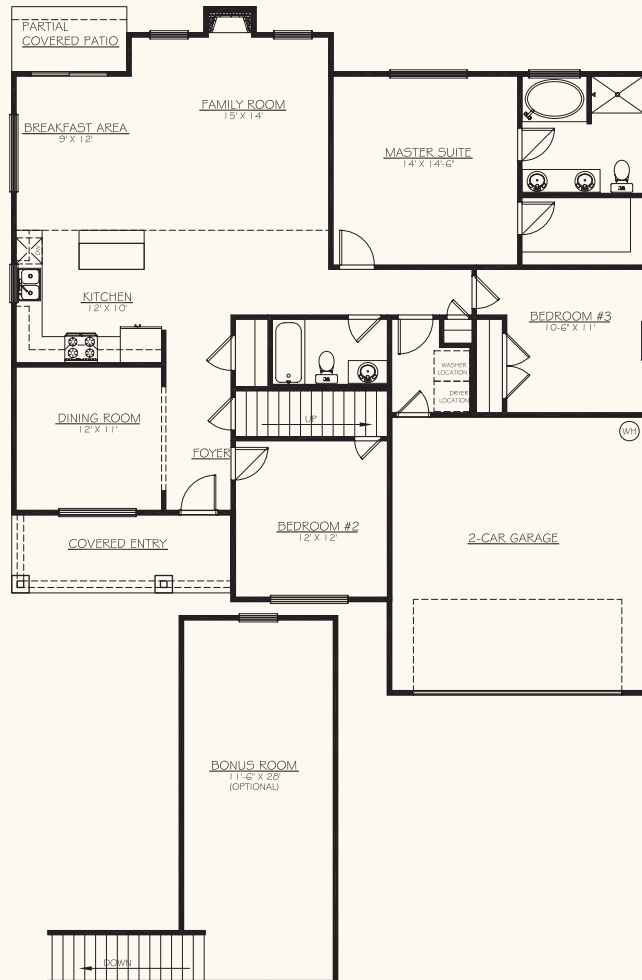

# THE OLYMPIA

RETHINK HOME.

LIVING SPACE

1640 SQFT

UNFINISHED 2<sup>ND</sup> FLOOR  
+345 SQFT

ROSEWOOD  
COMMUNITIES

**JOY** Real Estate

LAURA SIMMONS  
(864) 630-7253

[lauras@joyrealestate.com](mailto:lauras@joyrealestate.com)

[www.rosewoodcommunities.com](http://www.rosewoodcommunities.com)

Information deemed reliable but not guaranteed. Dimensions, square footages & scaling are approximate.

NORTHWEST  
TIMBERCRAFT  
SERIES