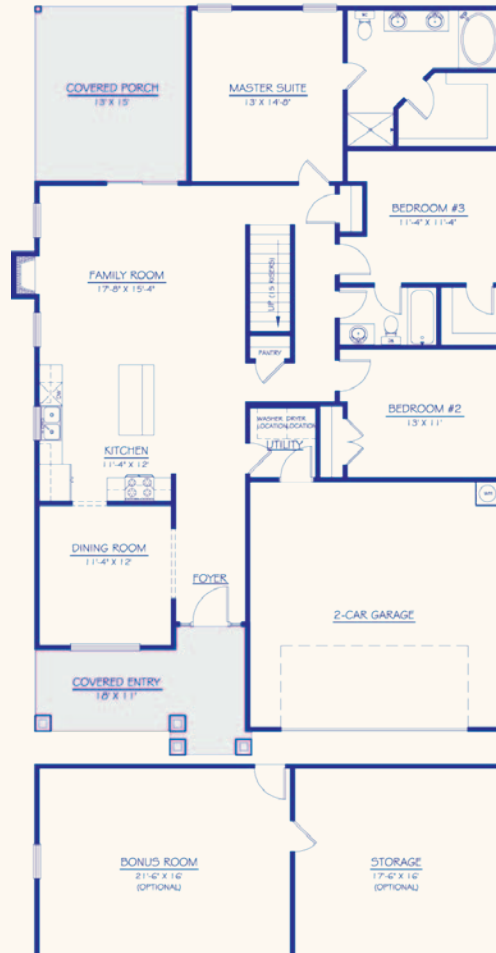

# THE PORTLAND

RETHINK HOME.

LIVING SPACE

1682 SQFT

UNFINISHED 2<sup>ND</sup> FLOOR  
+660 SQFT

ROSEWOOD  
COMMUNITIES

**JOY** Real Estate

LAURA SIMMONS  
(864) 630-7253  
lauras@joyrealestate.com

www.rosewoodcommunities.com

Information deemed reliable but not guaranteed. Dimensions, square footages & scaling are approximate.

NORTHWEST  
TIMBERCRAFT  
SERIES