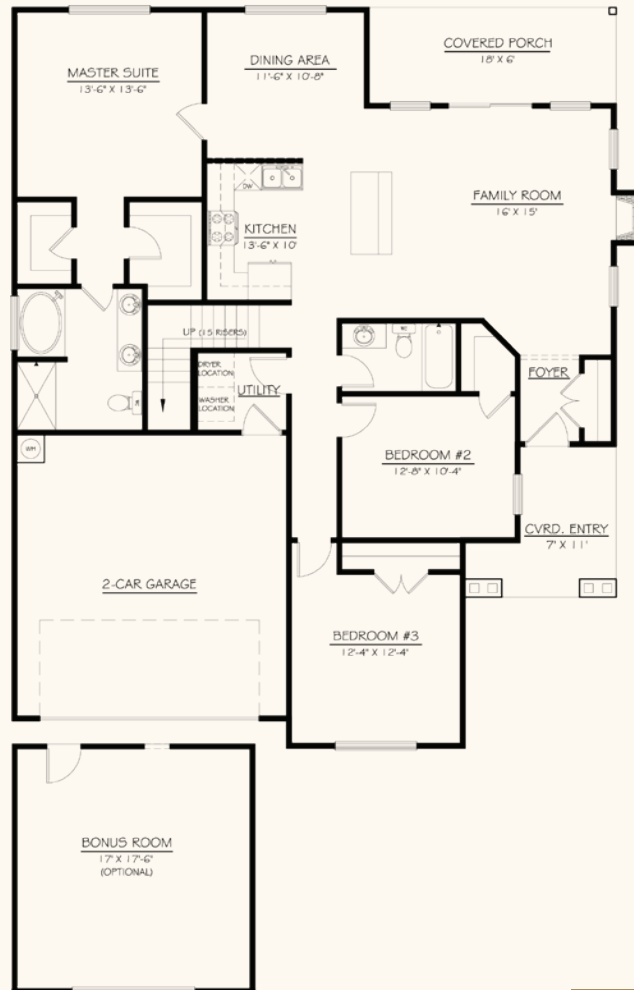

# THE YAKIMA

RETHINK HOME.

LIVING SPACE

1570 SQ FT

UNFINISHED BONUS ROOM  
+320 SQ FT

ROSEWOOD  
COMMUNITIES

**JOY** Real Estate

LAURA SIMMONS  
(864) 630-7253  
lauras@joyrealestate.com

www.rosewoodcommunities.com

Information deemed reliable but not guaranteed. Dimensions, square footages & scaling are approximate.

NORTHWEST  
TIMBERCRAFT  
SERIES