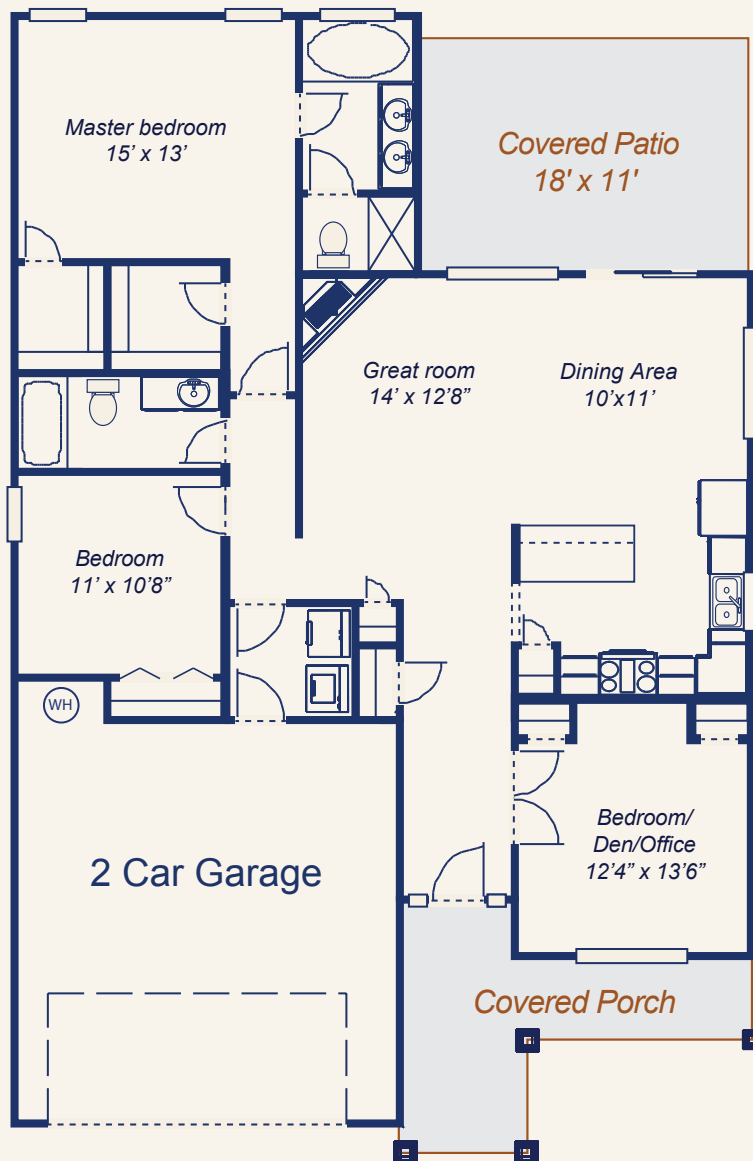

Bluestone
COTTAGES

THE
Craftsman
COTTAGE

1470 sq. ft.
3 Bedrooms
2 Bathrooms

Rosewood
COMMUNITIES

JOY Real Estate

Laura Simmons
(864) 630-7253
LauraS@JoyRealEstate.com

Information deemed reliable but not guaranteed. Dimensions, square footages & scaling are approximate.