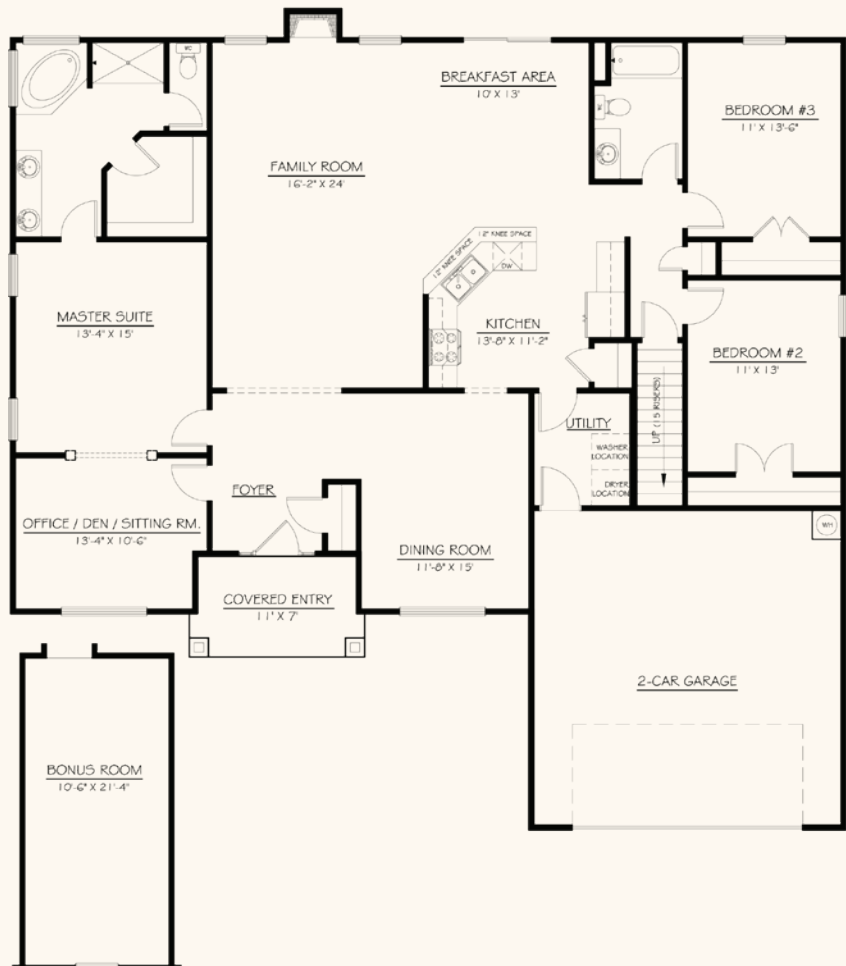

THE LONG VIEW

RETHINK HOME.

LIVING SPACE

2410 SQFT

UNFINISHED BONUS ROOM
+223 SQFT

ROSEWOOD
COMMUNITIES

JOY Real Estate

LAURA SIMMONS
(864) 630-7253
lauras@joyrealestate.com

Information deemed reliable but not guaranteed. Dimensions, square footages & scaling are approximate.

www.rosewoodcommunities.com

NORTHWEST
TIMBERCRAFT
SERIES